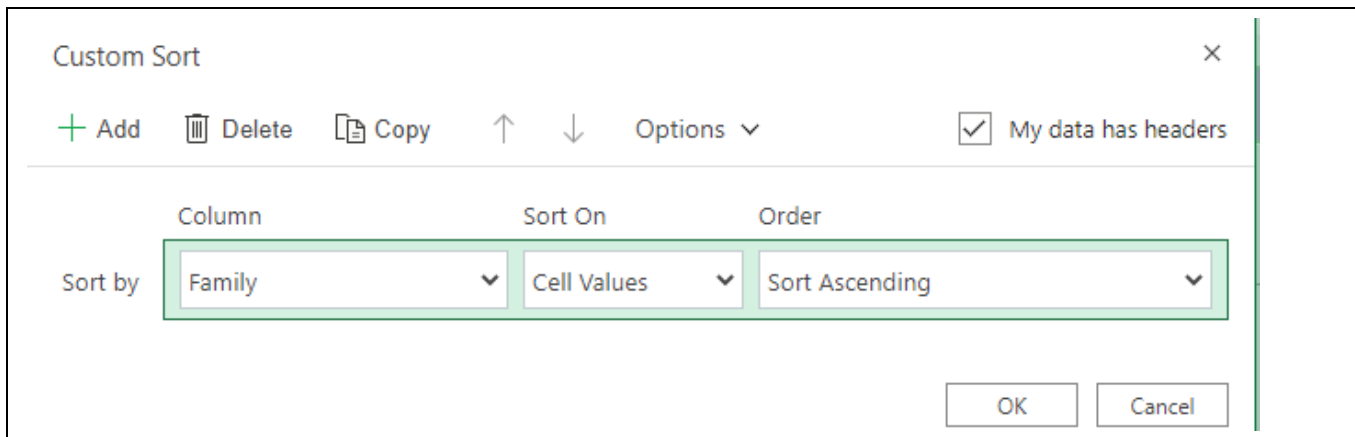

Welcome to the GSNI S'more Fun At-A-Glance

The S'more Fun At-A-Glance is a listing of council sponsored programs that have a description, registration link and what grade level the programs are appropriate for.

[Click here to access the list!](#)

To sort the list, click on the entire page then click on  then choose custom sort.

In the column box you can sort by date, grade, level, family events, or partner events.